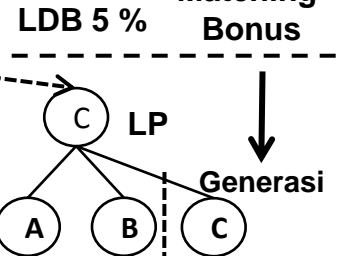

PASS UP BONUS

REGISTRATION BONUS 5%

PAKET	ELITE	PREMIUM	LEGACY PARTNER
ELITE			\$ 3.65 = Rp 45,625
PREMIUM	\$87.60 (Rp 963,600) \$87.60 >> PREMIUM		\$21.90 = Rp 273,750
LEGACY PARTNER	\$73 (Rp 803,000) \$73 >> P \$146 >> LP	\$146 (Rp 1,606,000) \$146 >> LEGACY PARTNER	\$ 36.50 = Rp 456,250

GROUP DEVELOPMENT BONUS -18 – 22%

LDB - 5 %

Leadership Matching Bonus

- 1 - 80%
- 2 - 60%
- 3 - 40%
- 4 - 20%
- 5 - 10%
- 6 - 10%

Ruby – 2 Generasi
Diamond – 4 Generasi
Crown – 6 Generasi

	Syarat Pencapaian	Perhitungan Bonus	Max/Hari
E	292WP 1825WP	292WP x 15% = \$ 43.80 1825WP x 3% = \$ 54.75	Rp 1,084,050
P	584WP 18250WP	584WP x 15% = \$ 87.60 18250WP x 5% = \$ 912.50	Rp 11,001,100
LP	1168WP infiniti	1168WP x 15% = \$ 175.20 infiniti x 7% = infiniti	Rp ∞