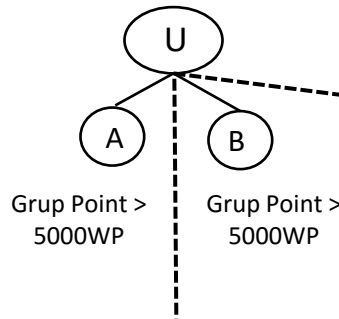

PASS UP BONUS

REGISTRATION BONUS 5%

PAKET	ELITE	PREMIUM	LEGACY PARTNER
ELITE			\$ 3.65 = Rp 45,625
PREMIUM	\$87.60 (Rp 963,600) \$87.60 >> PREMIUM		\$21.90 = Rp 273,750
LEGACY PARTNER	\$73 (Rp 803,000) \$73 >> P \$146 >> LP	\$146 (Rp 1,606,000) \$146 >> LEGACY PARTNER	\$ 36.50 = Rp 456,250

GROUP DEVELOPMENT BONUS -18 – 22%

LDB - 5 %

Leadership Matching Bonus

- 1 - 80%
- 2 - 60%
- 3 - 40%
- 4 - 20%
- 5 - 10%
- 6 - 10%

Ruby – 2 Generasi
Diamond – 4 Generasi
Crown – 6 Generasi

	Syarat Pencapaian	Perhitungan Bonus	Max/Hari
E	292WP 1825WP	292WP x 15% = \$ 43.80 1825WP x 3% = \$ 54.75	Rp 1,084,050
P	584WP 18250WP	584WP x 15% = \$ 87.60 18250WP x 5% = \$ 912.50	Rp 11,001,100
LP	1168WP infiniti	1168WP x 15% = \$ 175.20 infiniti x 7% = infiniti	Rp ∞