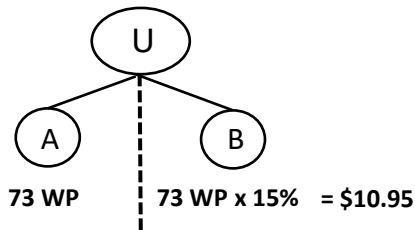

PASS UP BONUS

REGISTRATION BONUS 5%

PAKET	ELITE	PREMIUM	LEGACY PARTNER
ELITE			\$ 3.65 = Rp 45,625
PREMIUM	\$87.60 (Rp 963,600) \$87.60 >> PREMIUM		\$21.90 = Rp 273,750
LEGACY PARTNER	\$73 (Rp 803,000) \$73 >> P \$146 >> LP	\$146 (Rp 1,606,000) \$146 >> LEGACY PARTNER	\$ 36.50 = Rp 456,250

GROUP DEVELOPMENT BONUS -18 – 22%

LDB - 5 %

Leadership Matching Bonus

- 1 - 80%
- 2 - 60%
- 3 - 40%
- 4 - 20%
- 5 - 10%
- 6 - 10%

Ruby – 2 Generasi
Diamond – 4 Generasi
Crown – 6 Generasi

	Syarat Pencapaian	Perhitungan Bonus	Max/Hari
E	292WP 1825WP	292WP x 15% = \$ 43.80 1825WP x 3% = \$ 54.75	Rp 1,084,050
P	584WP 18250WP	584WP x 15% = \$ 87.60 18250WP x 5% = \$ 912.50	Rp 11,001,100
LP	1168WP infiniti	1168WP x 15% = \$ 175.20 infiniti x 7% = infiniti	Rp ∞