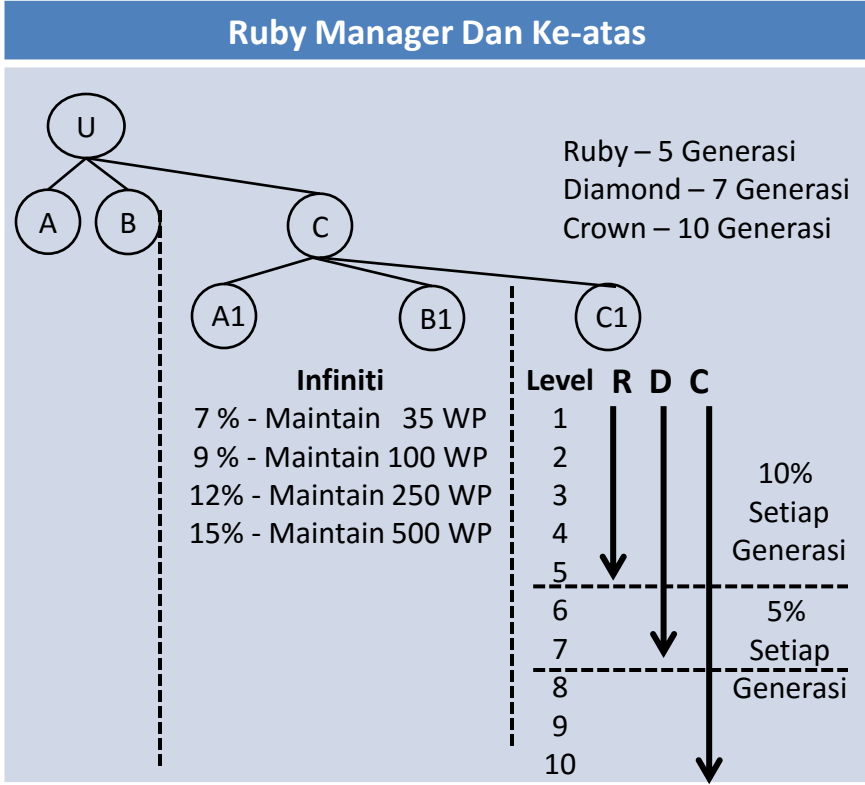

Plan B – Minimum Maintain 35WP (Rp 850,000)

1.Group Performance Bonus 30%   2.Leadership Infiniti Bonus 15%   3.Matching on LIB 75%

Base on Sponsor tree for all status		
Jumlah Sponsor yang Maintain (Min 35WP)	Generasi	Bonus
1 - 2	1st – 5th	3%
3 – 4	6th – 10th	2%
5 & Ke-atas	11th - 15th	1%

Penyiraan :
1. Compress 35WP sebagai satu generasi
2. Roll up sekira downline tidak memenuhi syarat.

SISTEM PEMBAYARAN BONUS	
CASH	Legacy Wallet (Redemption)
80%	20%